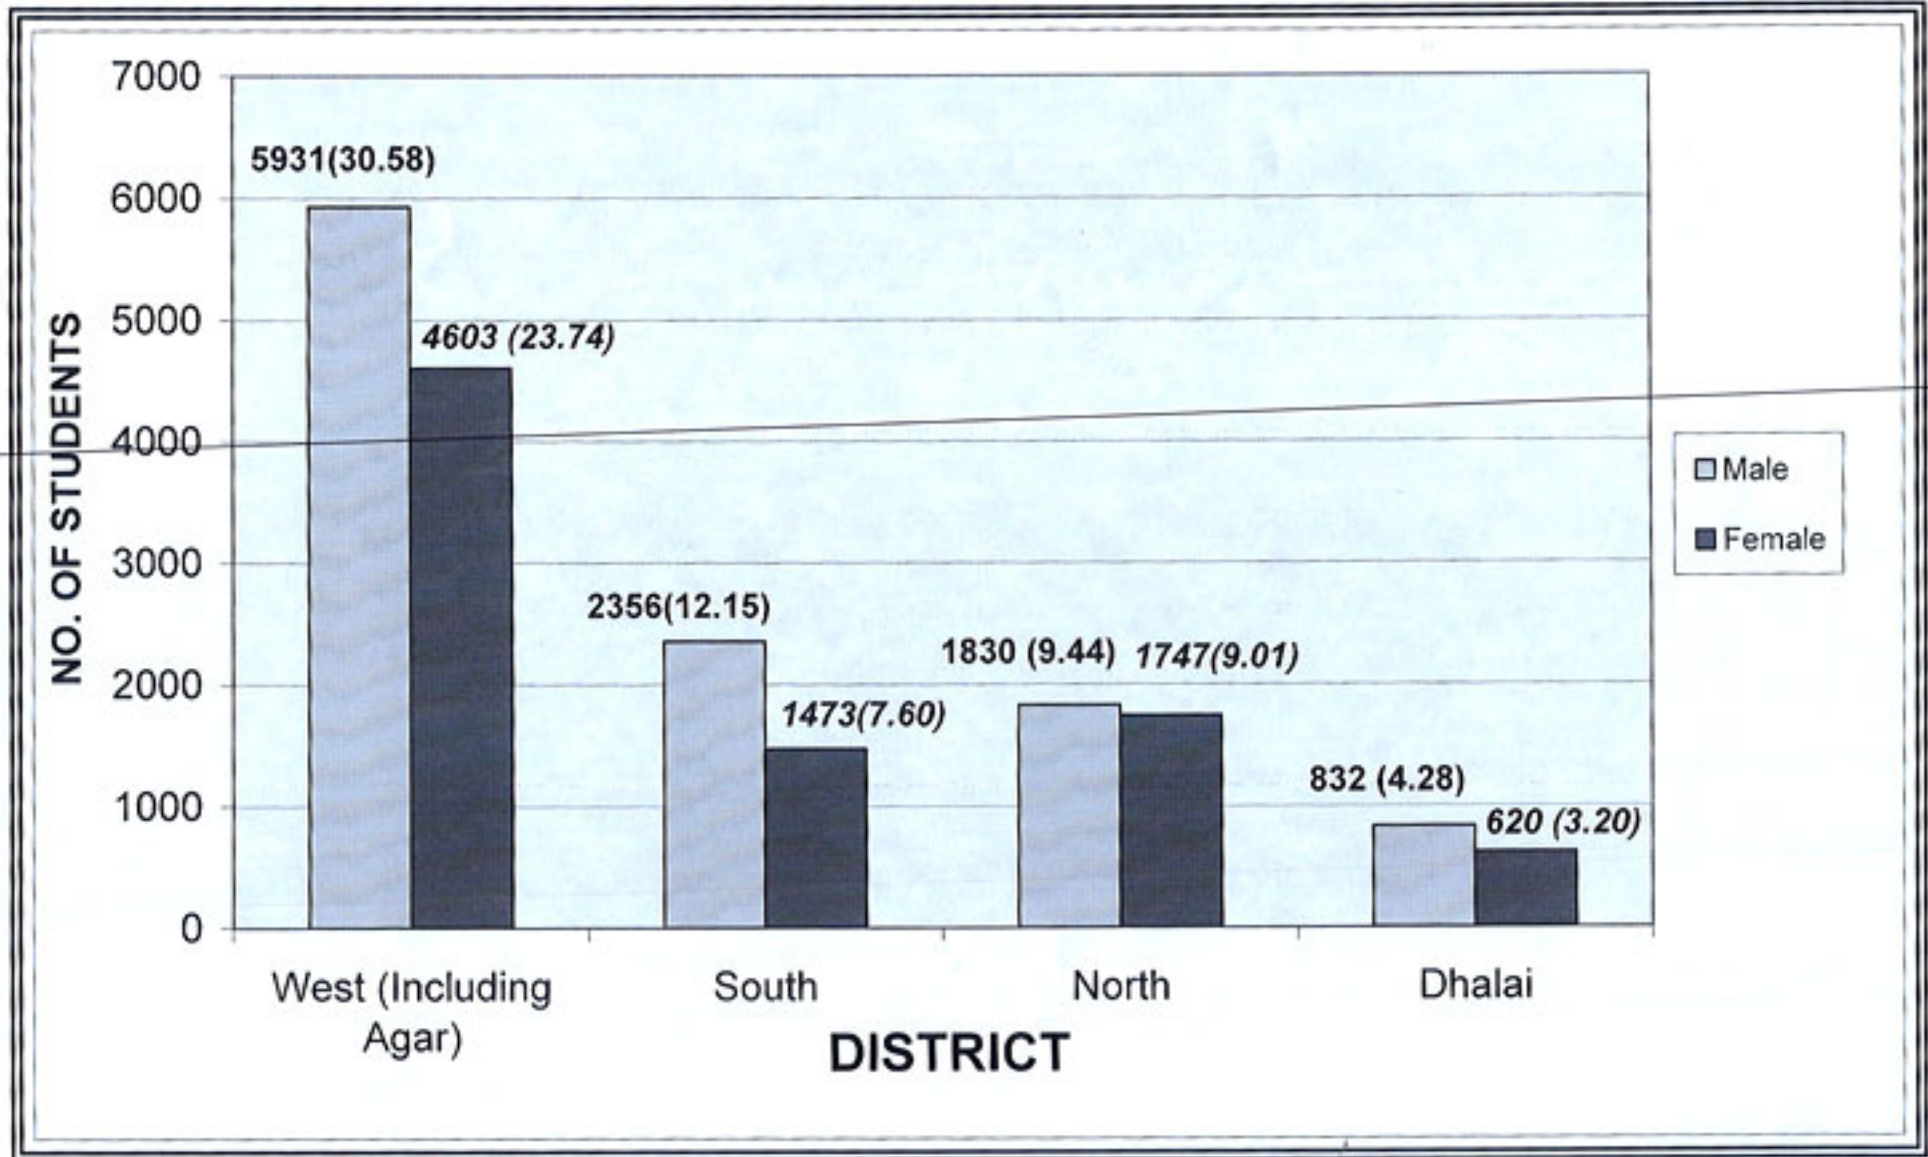

TRIPURA BOARD OF SECONDARY EDUCATION
Higher Secondary (+2 Stage) Examination - 2010

District wise Total Male-Female Candidates Appeared in 2010