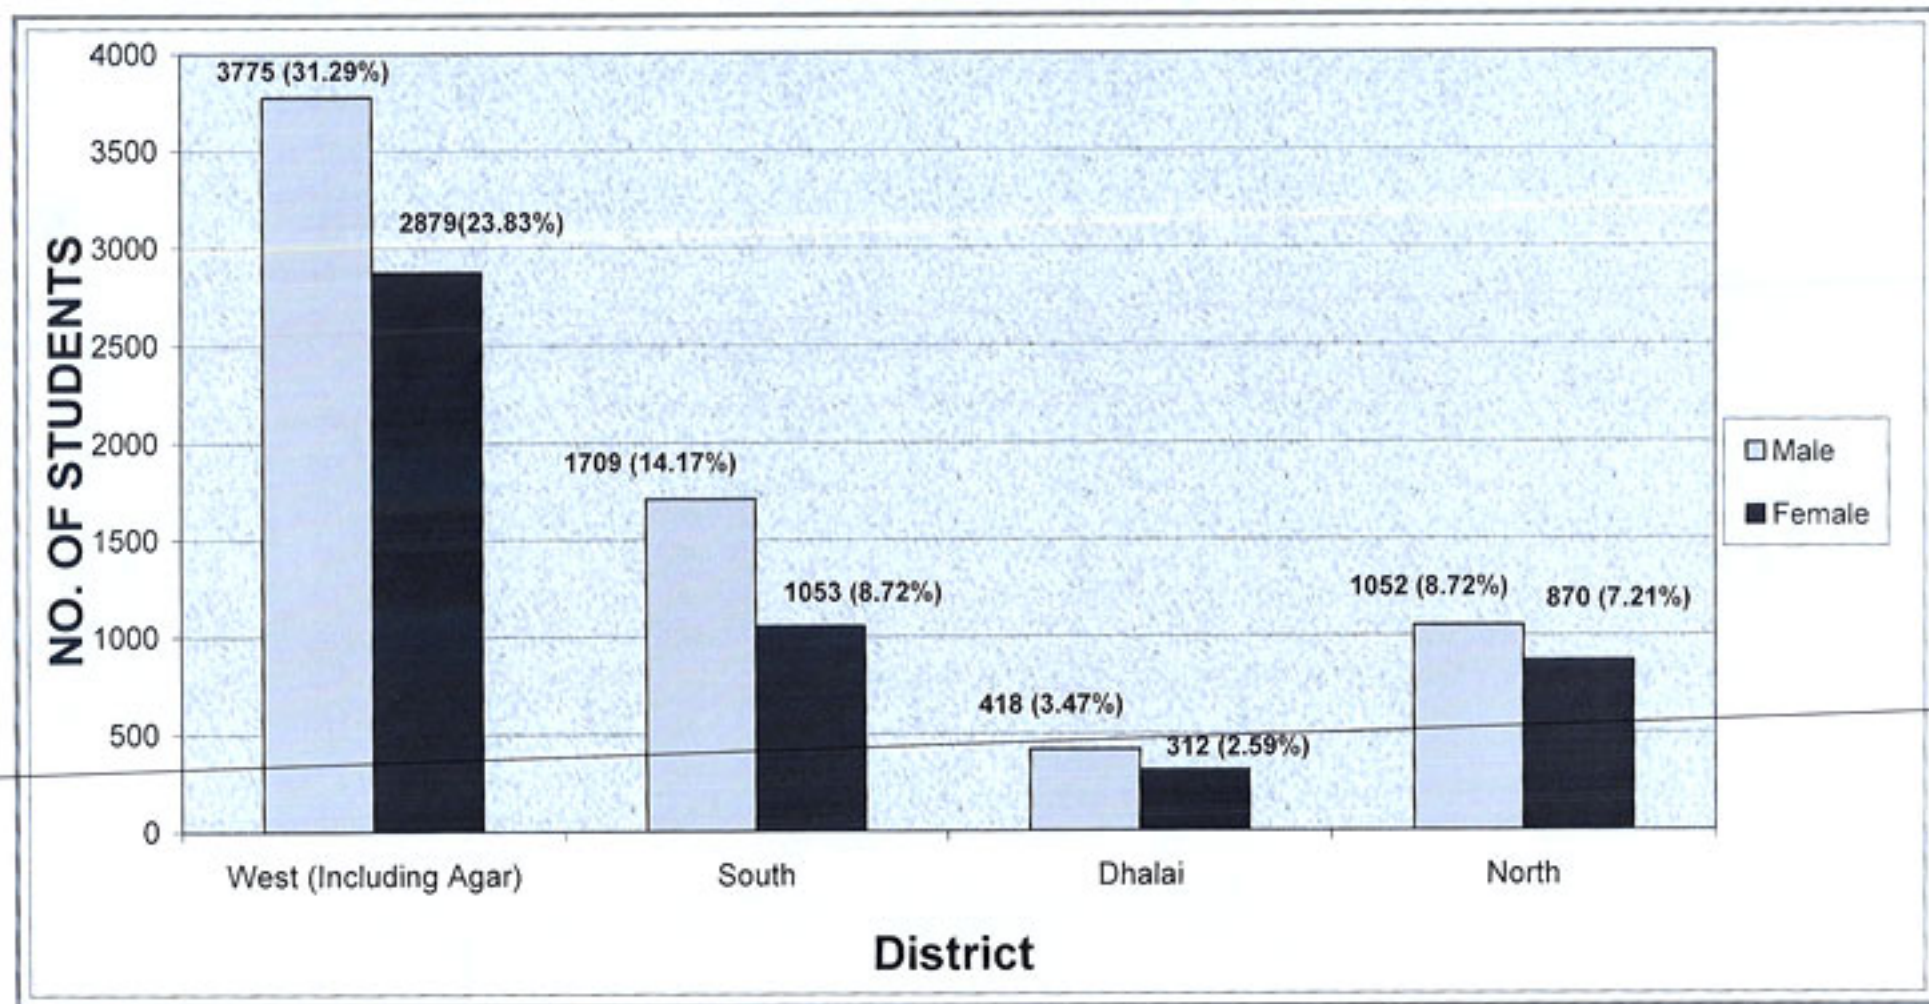

TRIPURA BOARD OF SECONDARY EDUCATION
Higher Secondary (+2 Stage) Examination – 2010

District wise Total Male-Female Candidates Passed in 2010